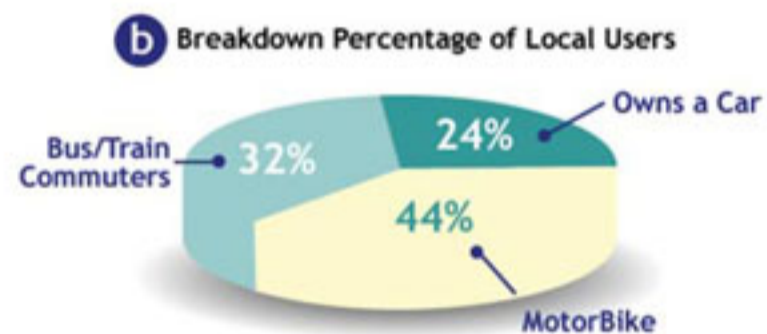

Reach

50,000 daily visitors

30 million monthly page views

Over 600,000 unique visitors per month

Rank	Website	Domain	Market Share	Jul '06	Jun '06	May '06
1.	Streetdirectory.com	www.streetdirectory.com	10.05%	1	1	1
2.	Tiger Airways	www.tigerairways.com	4.63%	2	4	3
3.	Singapore Airlines	www.singaporeair.com	4.30%	3	2	2
4.	Jetstar	www.jetstar.com.au	3.91%	4	51	48
5.	ZUJI Singapore	www.zuji.com	2.41%	5	5	5
6.	AirAsia.com	www.airasia.com	1.81%	6	6	6

Source: Hitwise Industry Report for Travel