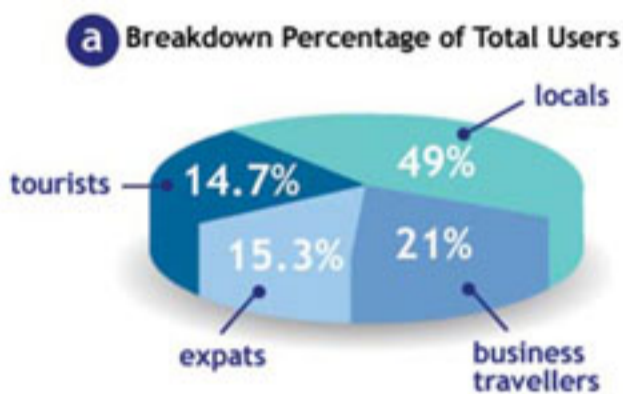

Reach

50,000 daily visitors

30 million monthly page views

Over 600,000 unique visitors per month

Rank	Website	Domain	Market Share	Jul '06	Jun '06	May '06
1.	Streetdirectory.com	www.streetdirectory.com	10.05%	1	1	1
2.	Tiger Airways	www.tigerairways.com	4.63%	2	4	3
3.	Singapore Airlines	www.singaporeair.com	4.30%	3	2	2
4.	Jetstar	www.jetstar.com.au	3.91%	4	51	48
5.	ZUJI Singapore	www.zuji.com	2.41%	5	5	5
6.	AirAsia.com	www.airasia.com	1.81%	6	6	6

Source: Hitwise Industry Report for Travel

Why Do People Use Us?

- ✓ Updated and the most comprehensive maps of Singapore, Malaysia & Indonesia
- ✓ Over 10,000 images of Singapore's Scenery and Building Images.
- ✓ Driving Directions, MRT and Bus Guides.